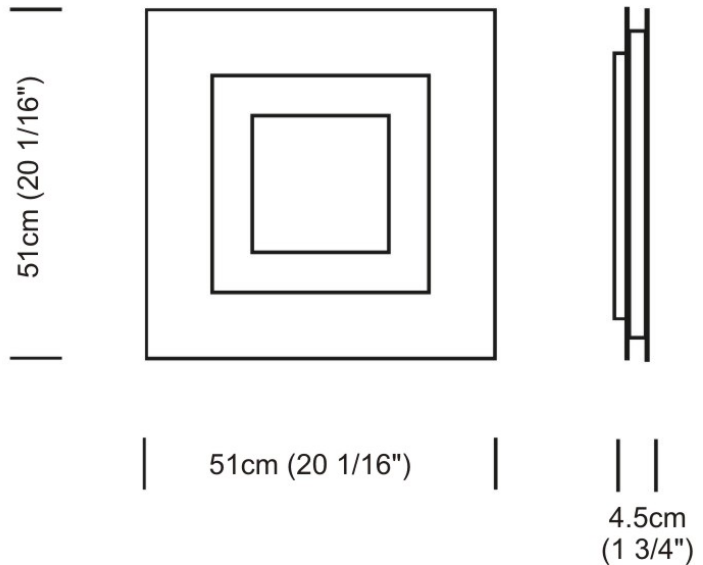

FLAT SURFACE

D82230-WHI

GENERAL

Series: Flat
Brand: Panzeri
Division: Design
Mounting Type: Surface
Mounting Location: Ceiling
Subcategory: Ambient

PHYSICAL

Shape: Square
Length (mm): 510
Length (in): 20 1/16
Width (mm): 510
Width (in): 20 1/16
Height (mm): 45
Height (in): 1 3/4
Light Distribution: Direct / Indirect
Weight (kg): 5.236
Weight (lbs): 11.54
Diffuser: Polycarbonate - Opal
Fixture Material: Metal

ELECTRICAL

Input Wattage Range: 30 - 49 W
Lamp Type: LED
Input Wattage (W): 48
Total Output Wattage (W): 46
Dimming: Non-Dimming / Phase Dimming (120Vac only) / 0-10V Dimming
Driver Included: Yes
Driver Location: Integrated
Driver Type: Constant Current - Universal
Driver Class: Class 2
Input Voltage (V): 120 - 277
Constant Current (MA): 350

LED

Color Temperature (°K): 3000
Max. Delivered Lumen (lm): 3202
Nominal Lumen (lm): 5700
CRI: >80 CRI
Efficiency (%): 56.175%
Lamp Life (hrs): 70000

OPTICAL

RATINGS AND CERTIFICATIONS

Certified By: CSA Certified to UL and CSA Standards
IP rating: IP40